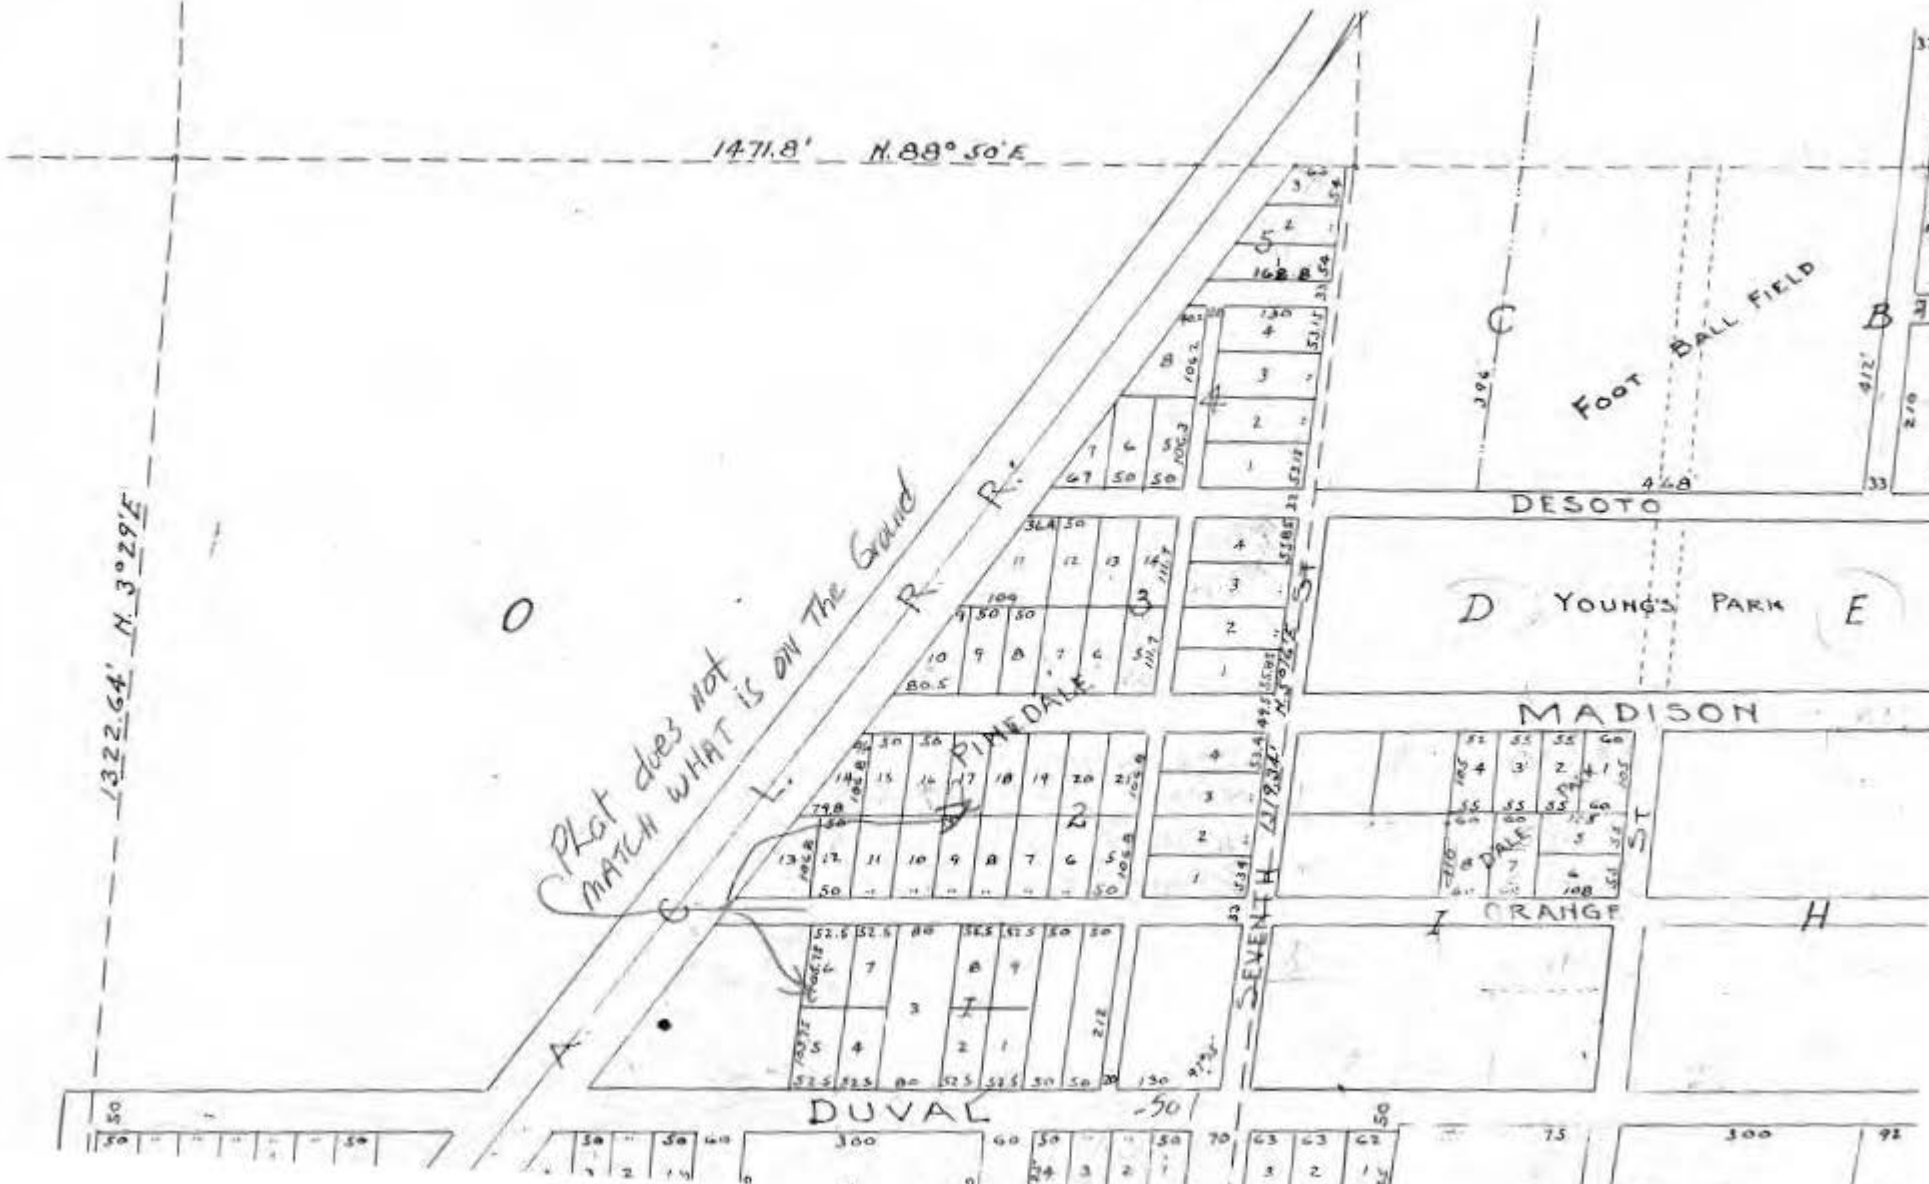

1322.64' N. 3° 29' E

1471.8' N. 88° 50' E

Plot does not match what is on the Grand R.R.

Foot Ball Field

DESOTO

D YOUNG'S PARK E

MADISON

I ORANGE

DUVAL

-501

SEVENTH ST

DALE ST

PIAN DALE